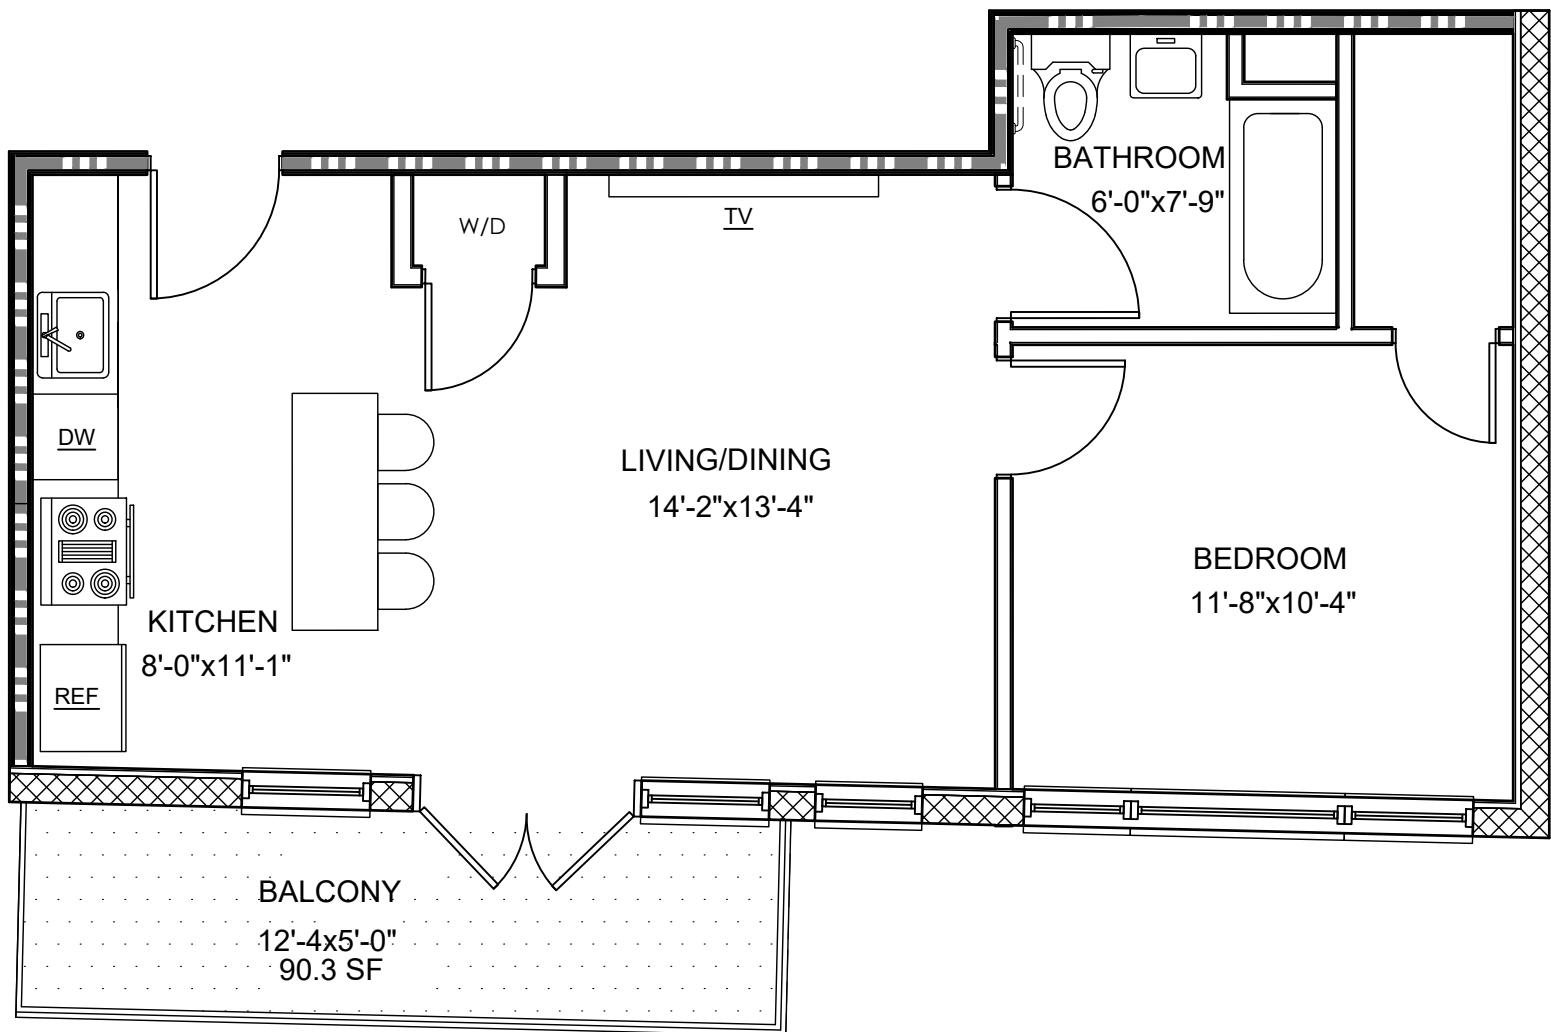

# 8TH FLOOR PLAN UNIT D

Area: 591 SQ/FT

1 Bedroom

**CENTENNIAL  
ASTORIA**  
*Apartments*

Equal Housing Opportunity. All dimensions and square footages/meters are approximate and subject to normal construction variances and tolerances. Landlord reserves the right to make changes of the floor plan.