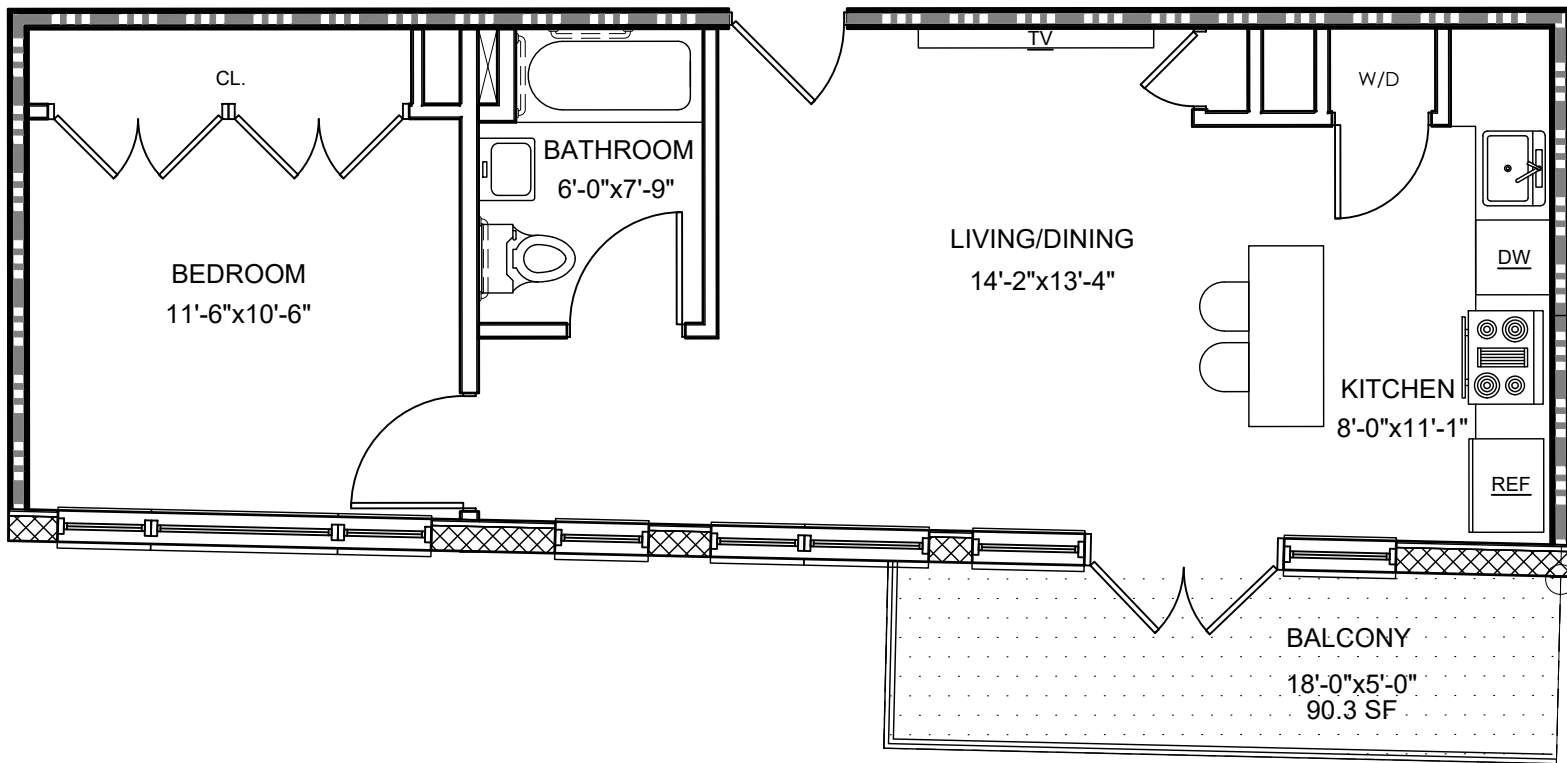

8TH FLOOR PLAN UNIT C

Area: 597 SQ/FT

1 Bedroom

**CENTENNIAL
ASTORIA**
Apartments

Equal Housing Opportunity. All dimensions and square footages/meters are approximate and subject to normal construction variances and tolerances. Landlord reserves the right to make changes of the floor plan.