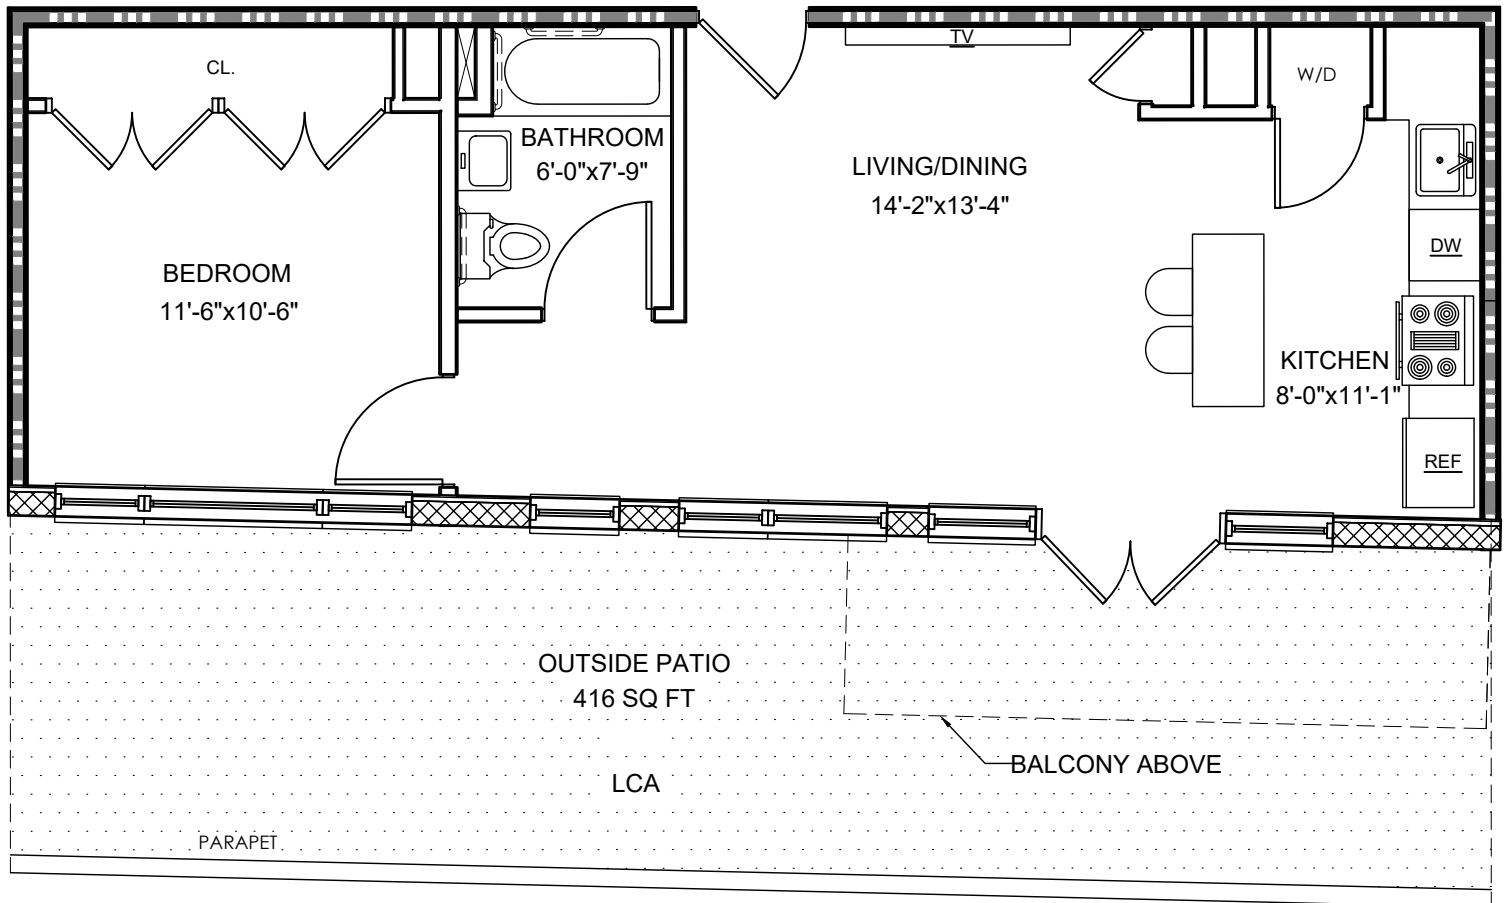

# 7TH FLOOR PLAN UNIT C

Area: 597 SQ/FT

1 Bedroom

**CENTENNIAL  
ASTORIA  
Apartments**

Equal Housing Opportunity. All dimensions and square footages/meters are approximate and subject to normal construction variances and tolerances. Landlord reserves the right to make changes of the floor plan.