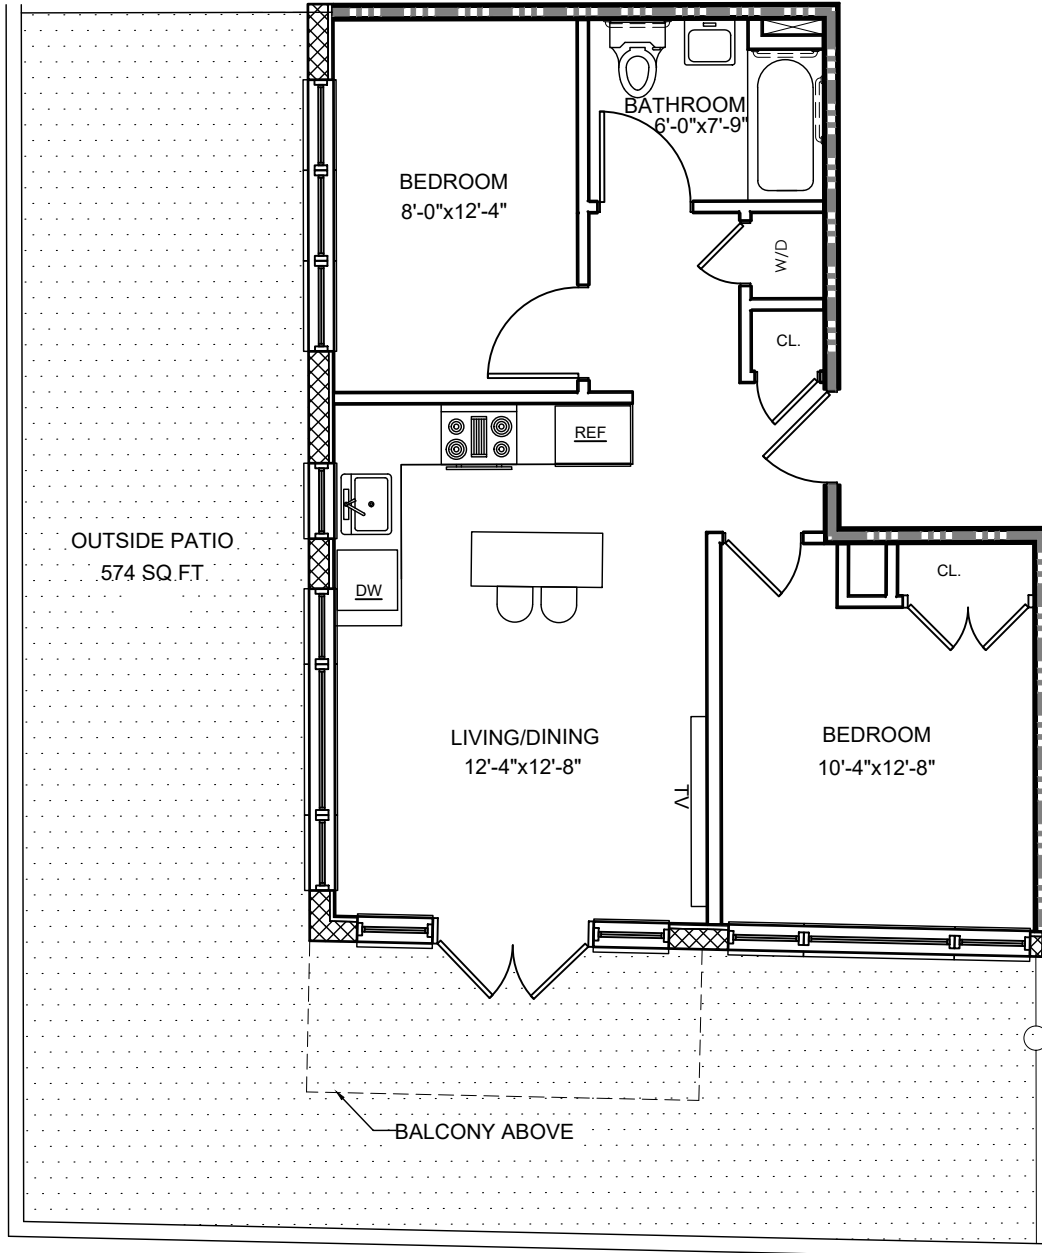

7TH FLOOR PLAN UNIT B

Area: 633 SQ/FT

2 Bedrooms

**CENTENNIAL
ASTORIA**
Apartments

Equal Housing Opportunity. All dimensions and square footages/meters are approximate and subject to normal construction variances and tolerances. Landlord reserves the right to make changes of the floor plan.