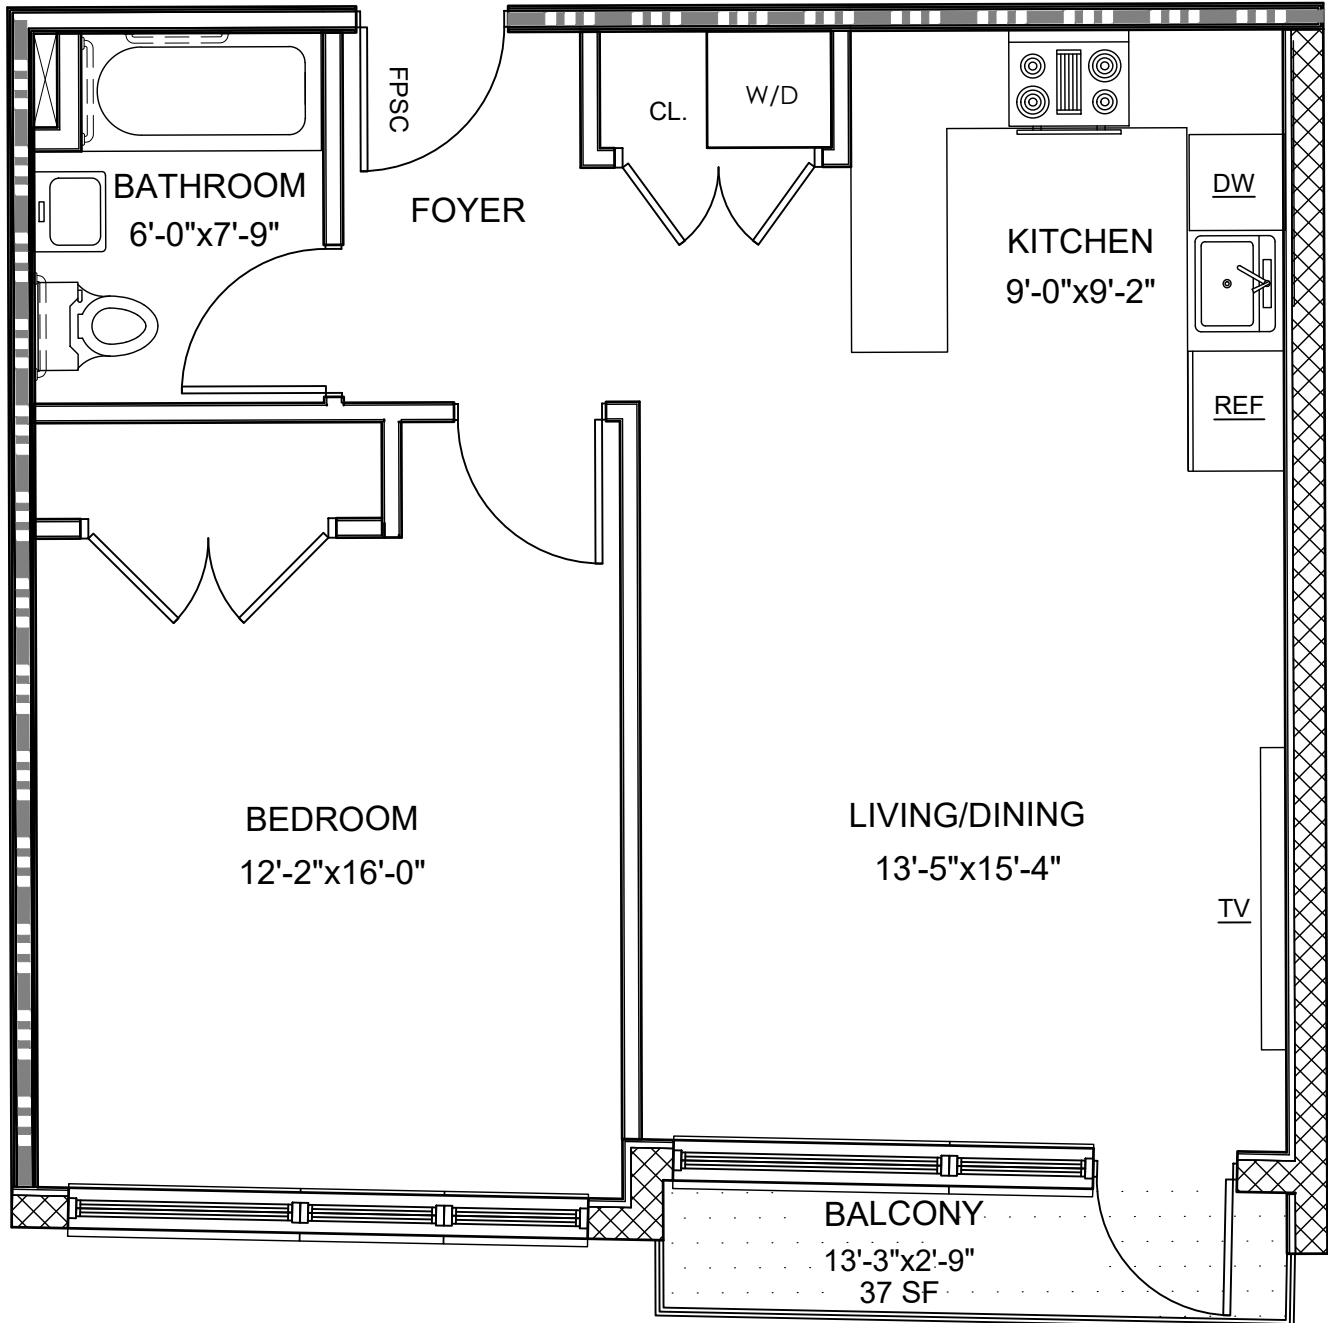

3RD-6TH FLOOR PLAN UNIT F

Area: 674 SQ/FT

1 Bedroom

Equal Housing Opportunity. All dimensions and square footages/meters are approximate and subject to normal construction variances and tolerances. Landlord reserves the right to make changes of the floor plan.