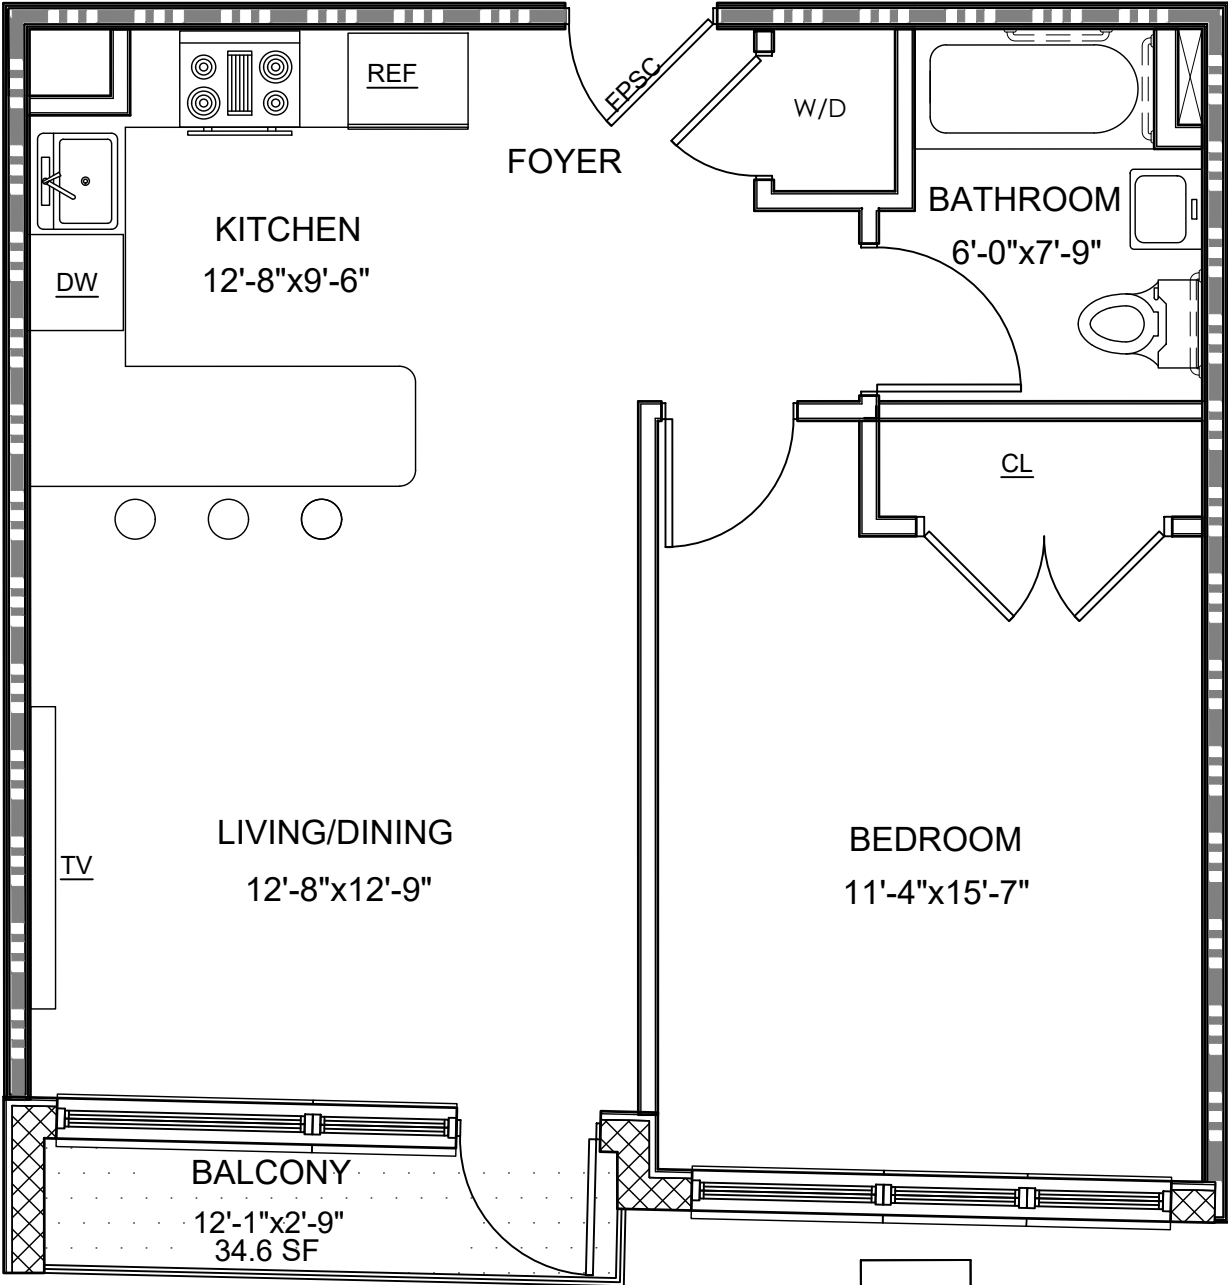

# 3RD-6TH FLOOR PLAN UNIT E

Area: 605 SQ/FT

1 Bedroom

Equal Housing Opportunity. All dimensions and square footages/meters are approximate and subject to normal construction variances and tolerances. Landlord reserves the right to make changes of the floor plan.