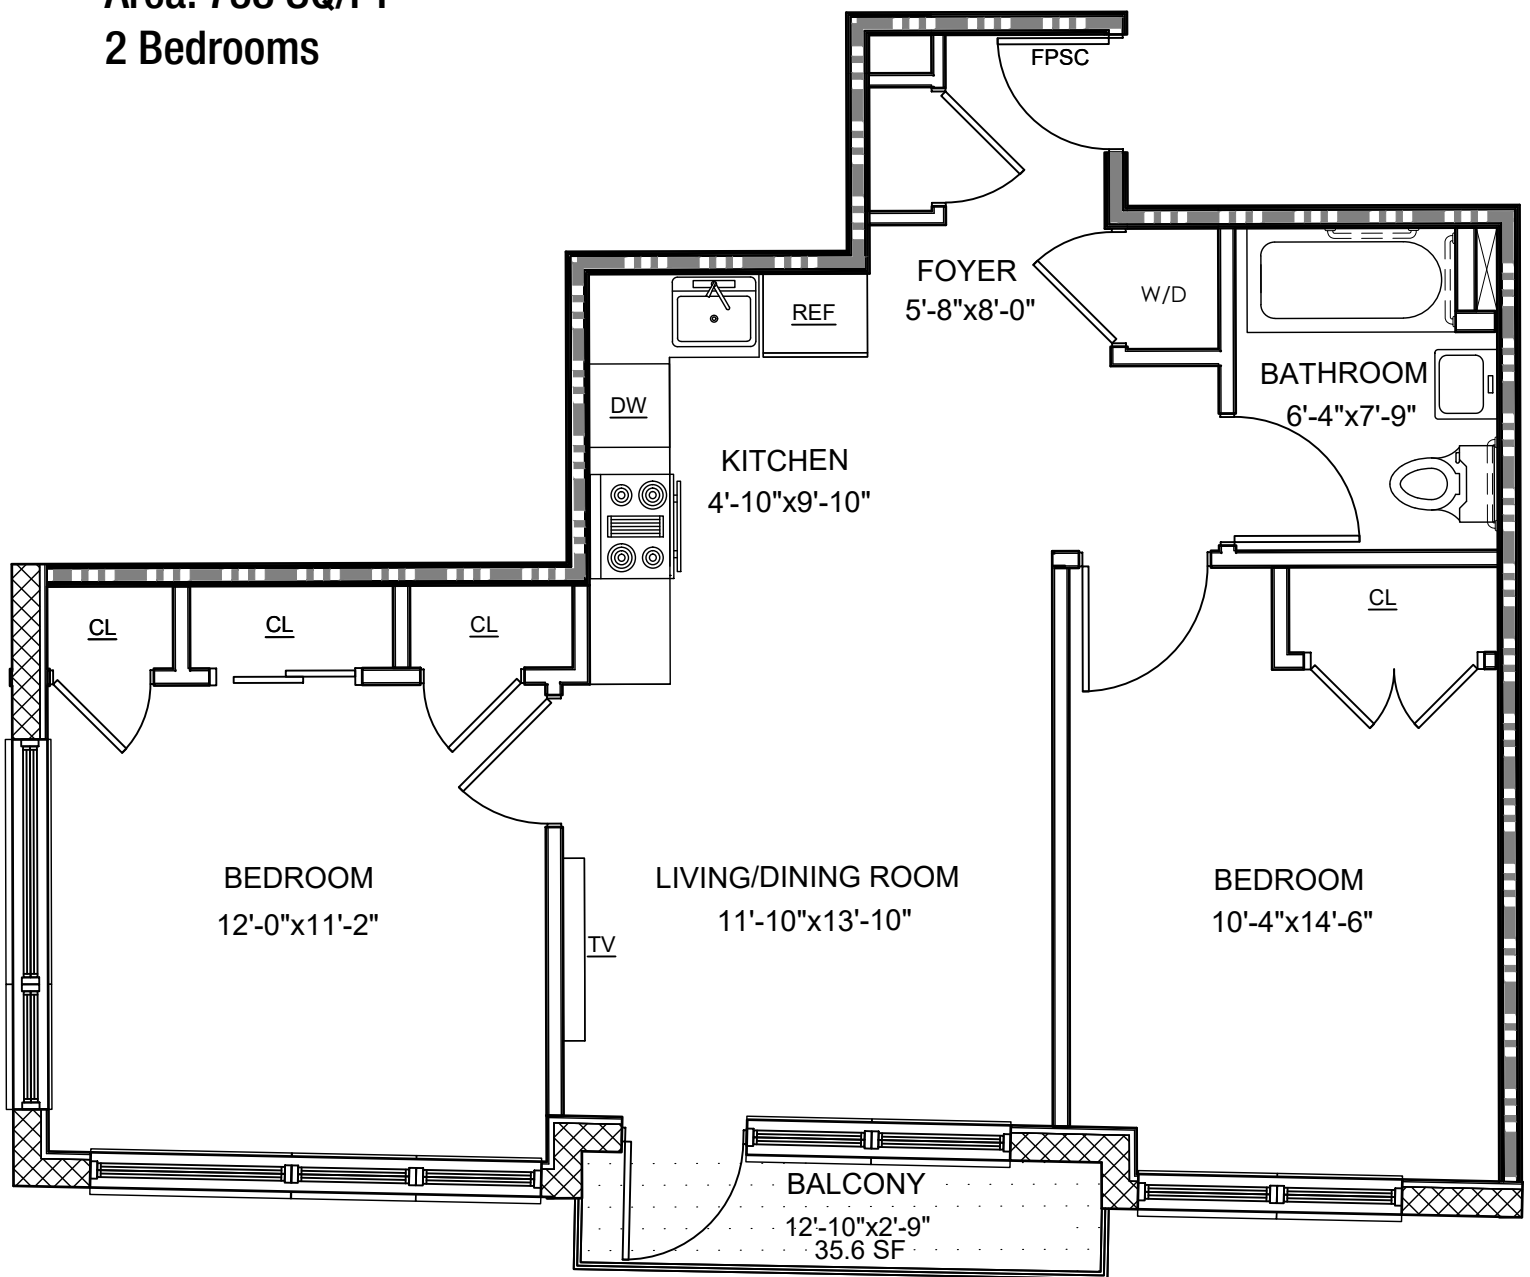

3RD-6TH FLOOR PLAN UNIT C

Area: 738 SQ/FT

2 Bedrooms

CENTENNIAL
ASTORIA
Apartments

Equal Housing Opportunity. All dimensions and square footages/meters are approximate and subject to normal construction variances and tolerances. Landlord reserves the right to make changes of the floor plan.