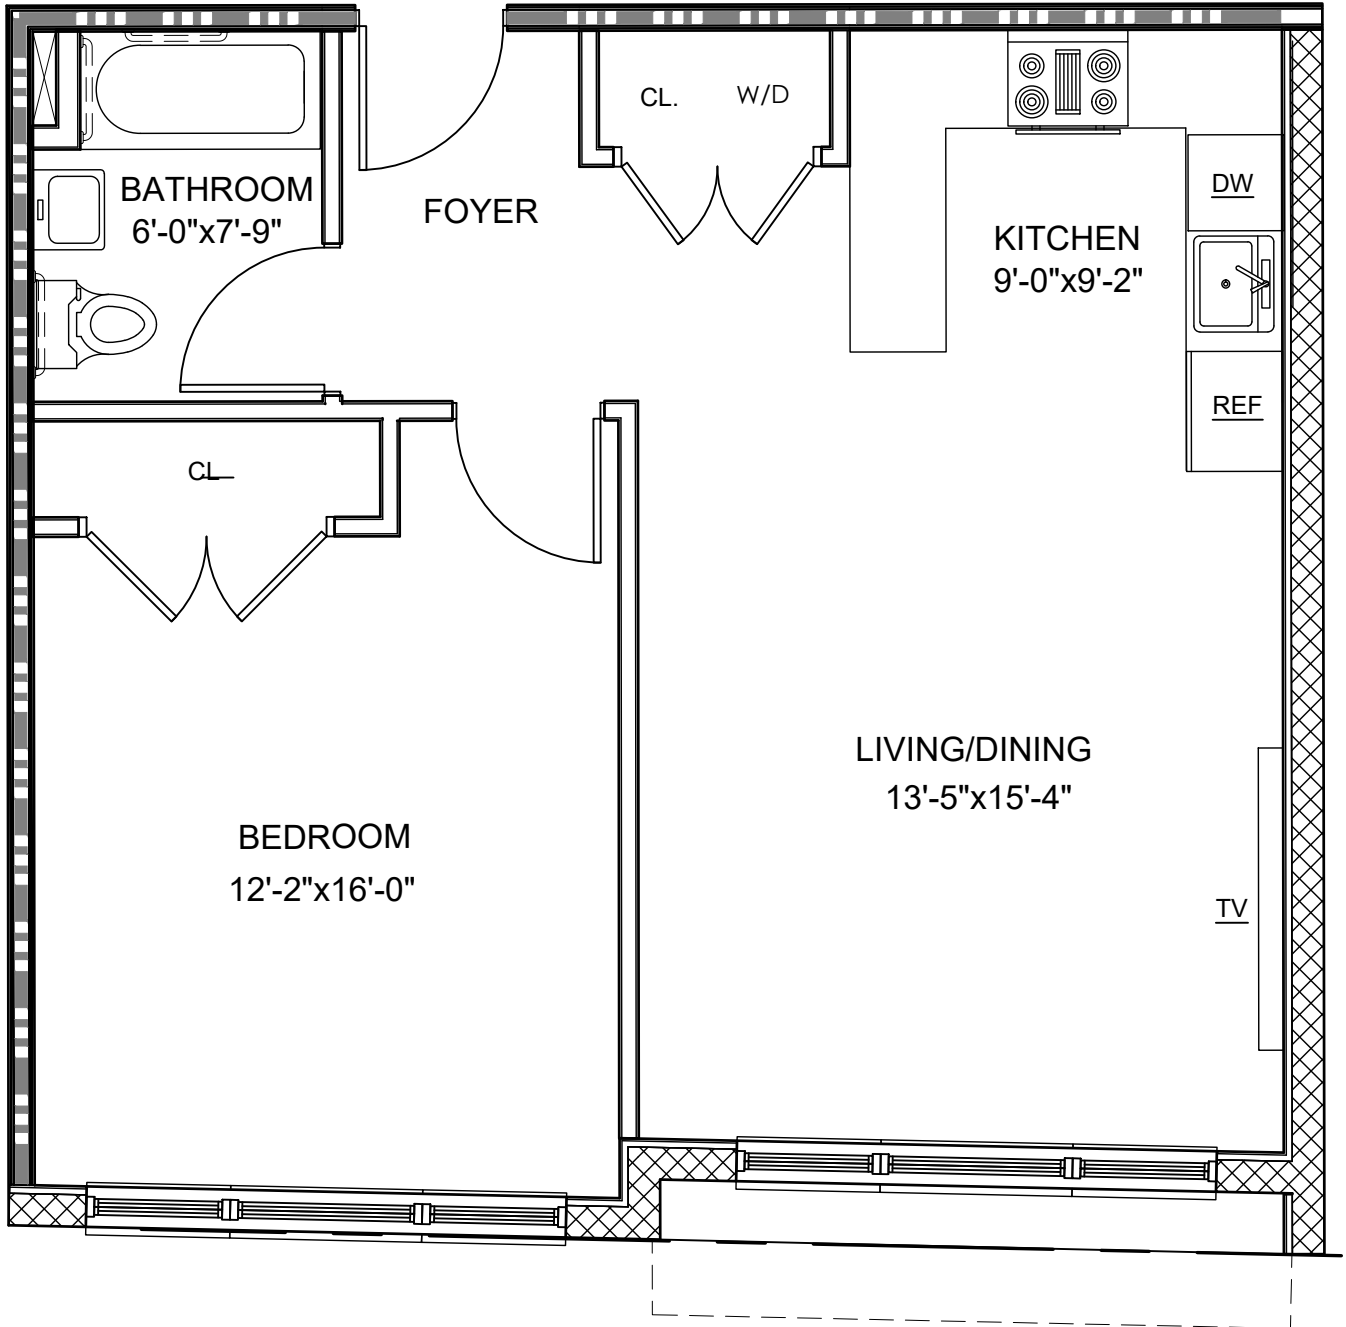

SECOND FLOOR PLAN UNIT F

Area: 674 SQ/FT

1 Bedroom

**CENTENNIAL
ASTORIA**
Apartments

Equal Housing Opportunity. All dimensions and square footages/meters are approximate and subject to normal construction variances and tolerances. Landlord reserves the right to make changes of the floor plan.